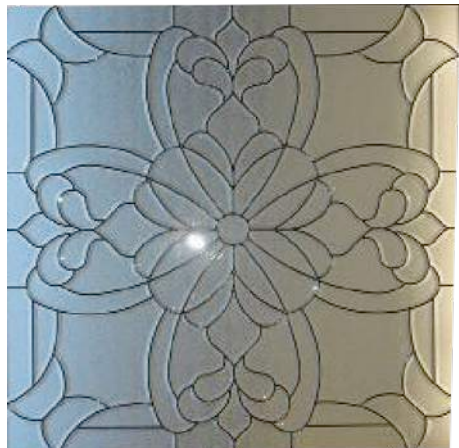

Angela/ Obscure
50" X 50" Black Caming

Ann / Obscure
50" X 50" Black Caming

Brooke/ Obscure
50" X 50" Black Caming

**All windows available in three frame colors: white, tan, and clay*

LEADED BATHROOM WINDOW COLLECTION

Carolyn/ Clear
50" X 50" Black Caming

Fleur De Lis/ Obscure
50" X 50" Black Caming
42" X 42" Black Caming

Fleur De Lis/ Clear
50" X 50" Black Caming
42" X 42" Black Caming

Lori/ Obscure
50" X 50" Black Caming
42" X 42" Silver Caming

Peyton/ Obscure & Clear
50" X 50" Silver Caming

Susan/ Obscure
50" X 50" Black Caming
42" X 42" Black Caming

Alyssa / Clear
24" X 36" Black Caming

Marie / Clear
50" X 19" Black Caming

Kristen / Clear
28 1/2" X 28 1/2" Black Caming