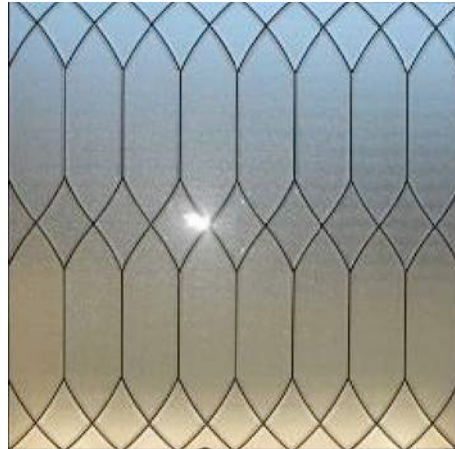

Angela/ Obscure
50" X 50" Black Caming

Ann / Obscure
50" X 50" Black Caming

Brooke/ Obscure
50" X 50" Black Caming

**All windows available in three frame colors: white, tan, and clay*

LEADED BATHROOM WINDOW COLLECTION