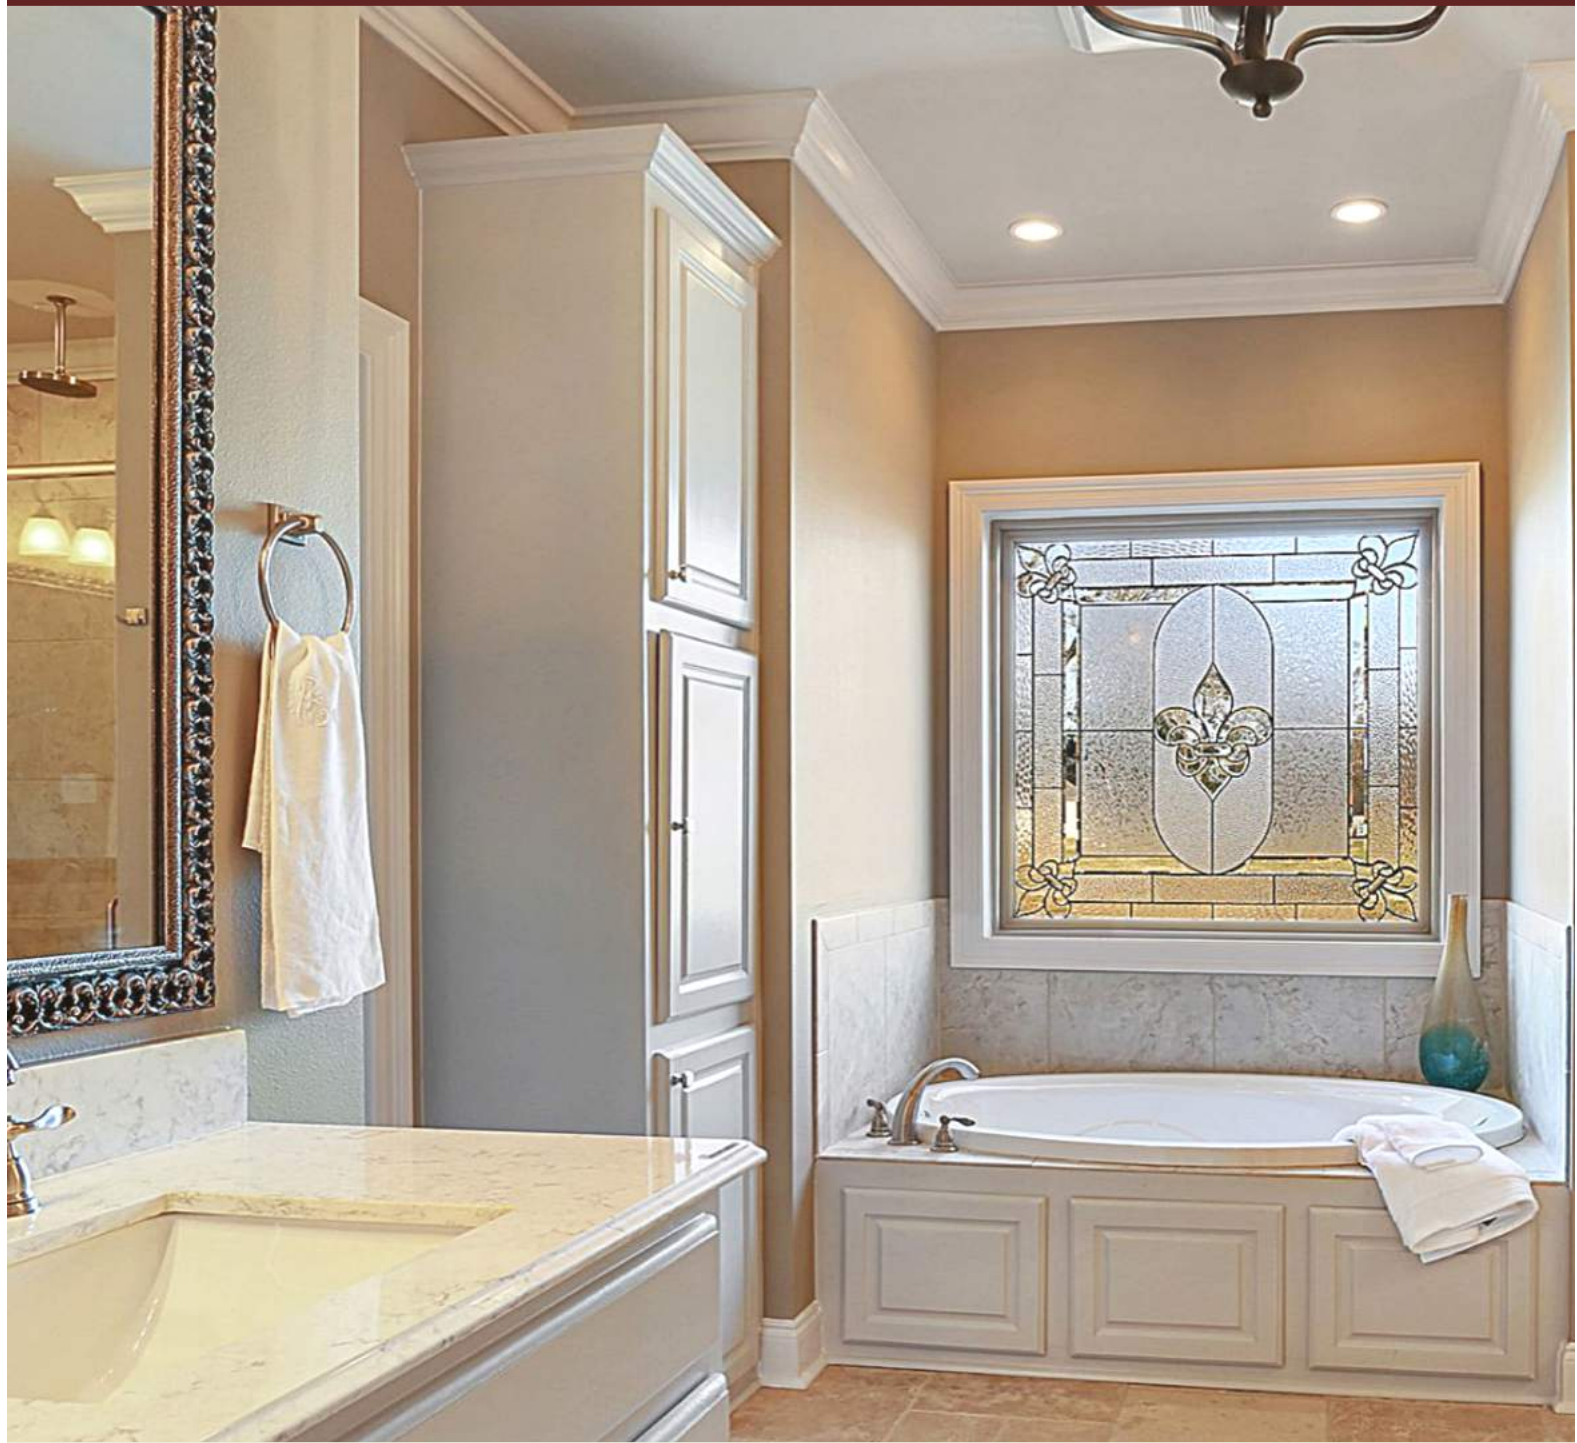

Wholesale Door Distributor

Leaded Bathroom Window Collection

WHOLESALEDOORDISTRIBUTOR.COM **PHONE: 866.962.8725**

LEADED BATHROOM WINDOW COLLECTION

Don't settle for the standard obscure or etched glass window for your new home, when the addition of a stunning leaded glass window will instantly transform the look of your master bath from ordinary to extraordinary. With windows of all styles and taste we have just the right window to give your new home that perfect look.

Angela/ Obscure
50" X 50" Black Caming

Ann / Obscure
50" X 50" Black Caming

Brooke/ Obscure
50" X 50" Black Caming

**All windows available in three frame colors: white, tan, and clay*

LEADED BATHROOM WINDOW COLLECTION